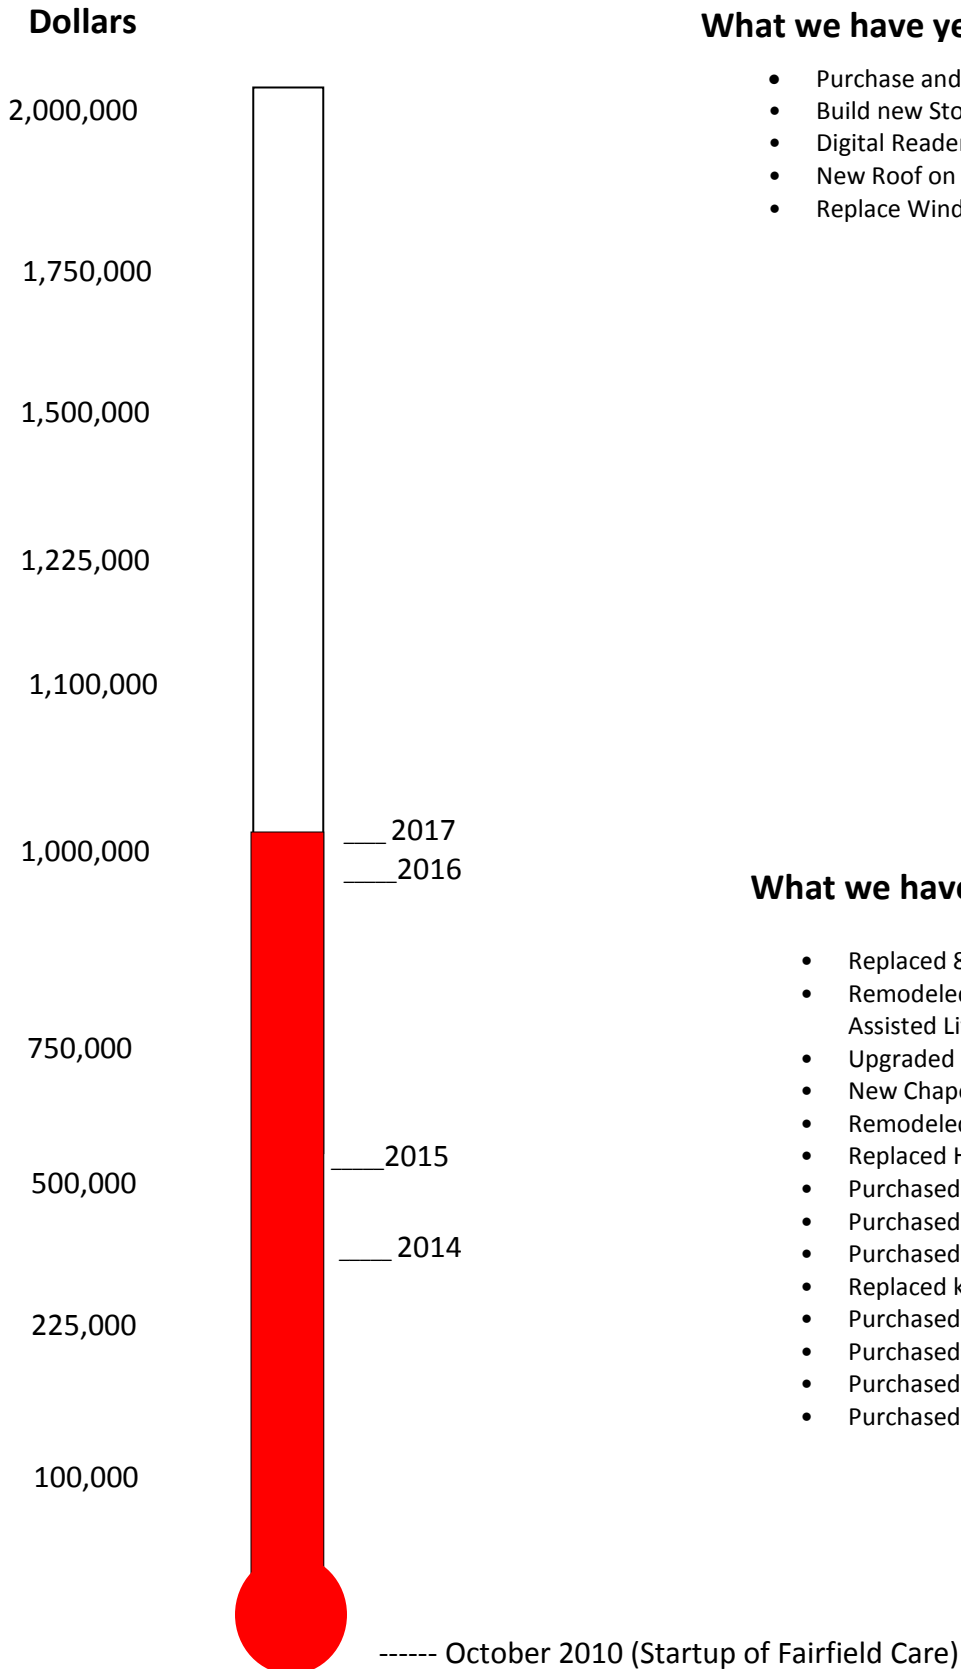

Fairfield Care Community/Friends Giving

(Updated May 1, 2018 -- \$965,280)

What we have yet to accomplish

- Purchase and install Emergency Generator
- Build new Storage Building/Bus Garage
- Digital Reader Board
- New Roof on 300 Hall
- Replace Windows