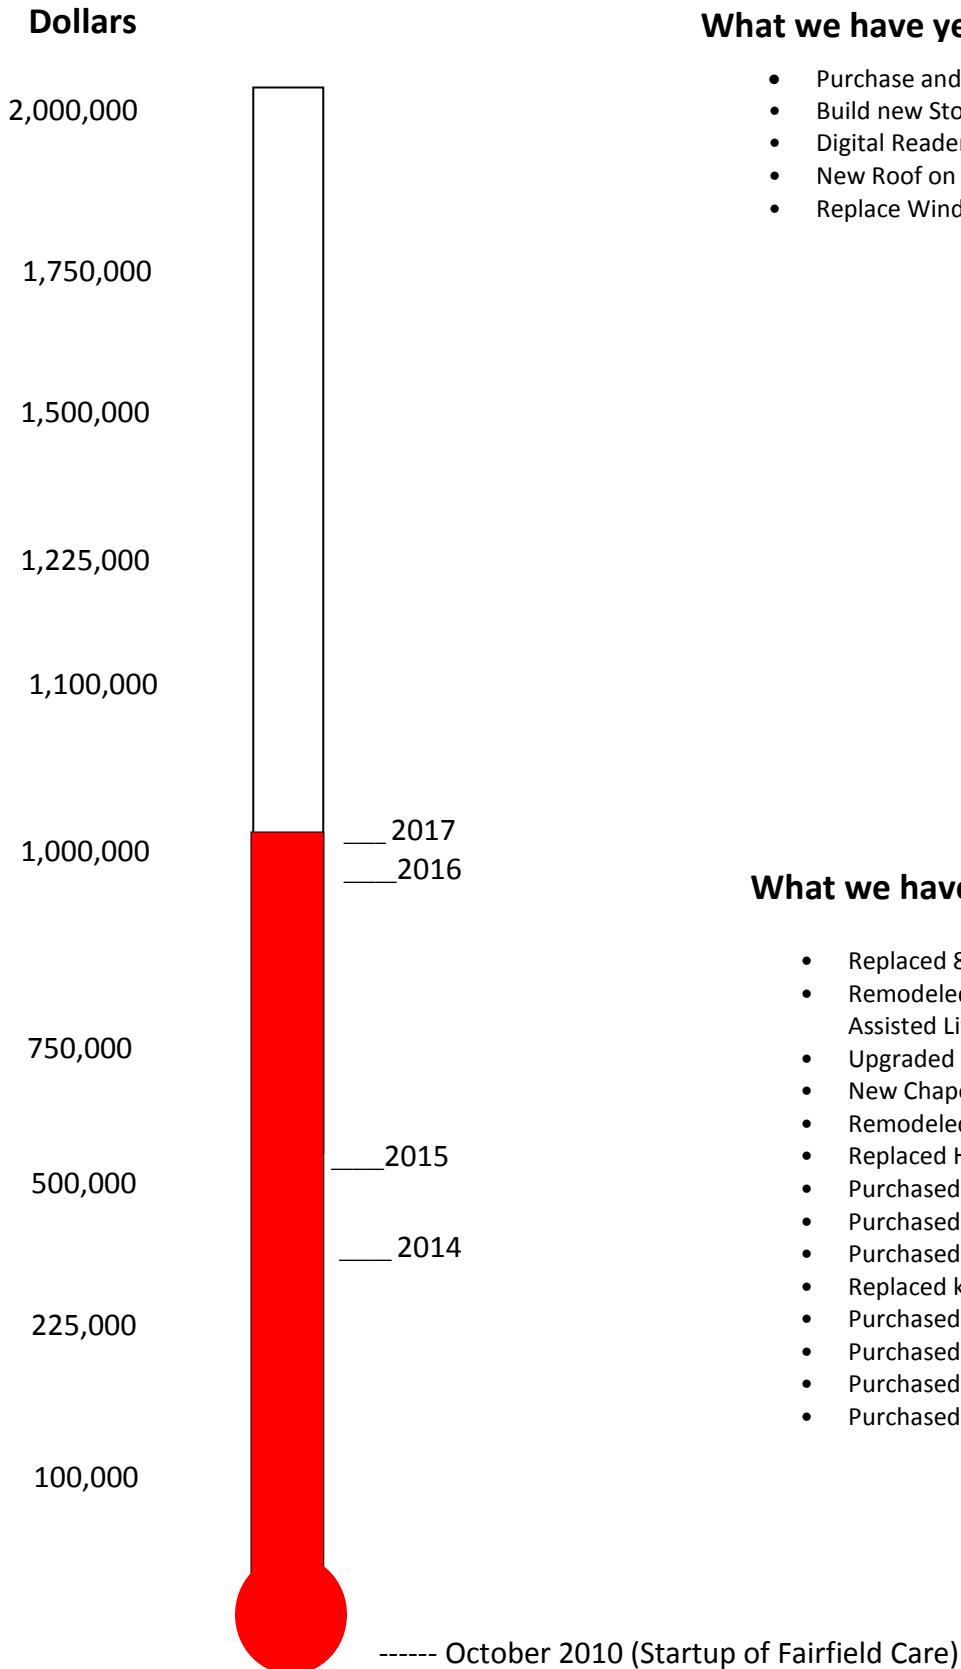

Fairfield Care Community/Friends Giving

(Updated July 1, 2018 -- \$969,703)

What we have yet to accomplish

- Purchase and install Emergency Generator
- Build new Storage Building/Bus Garage
- Digital Reader Board
- New Roof on 300 Hall
- Replace Windows