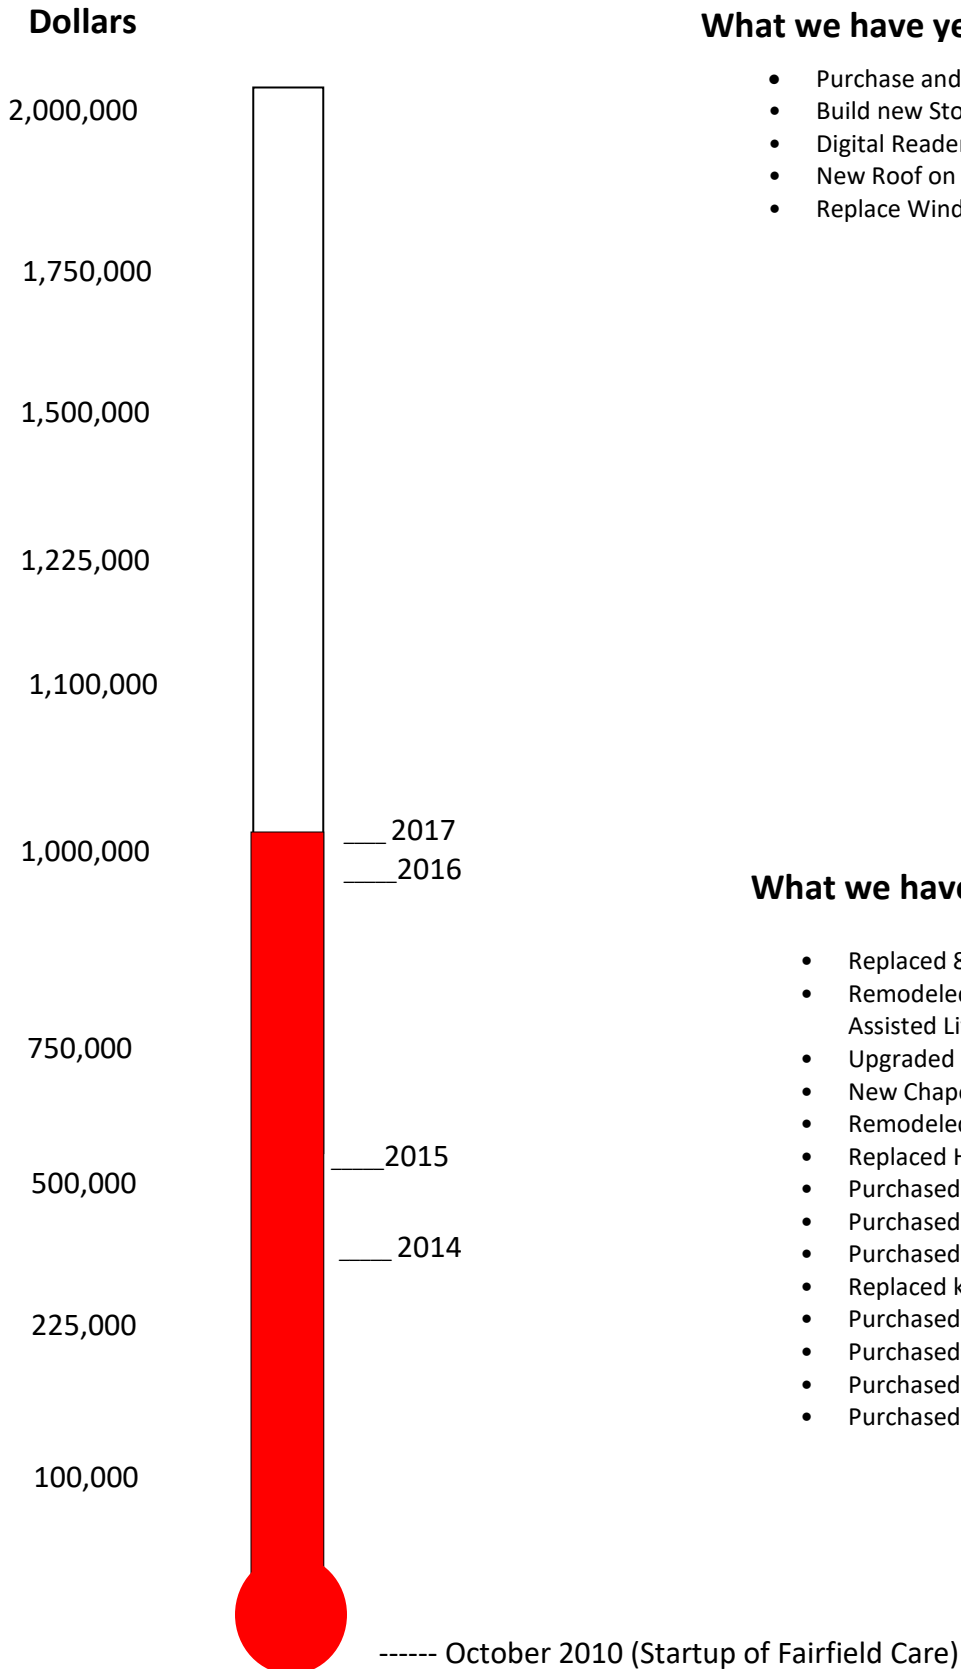

Fairfield Care Community/Friends Giving

(Updated October 1, 2018 -- \$993,123)

What we have yet to accomplish

- Purchase and install Emergency Generator
- Build new Storage Building/Bus Garage
- Digital Reader Board
- New Roof on 300 Hall
- Replace Windows