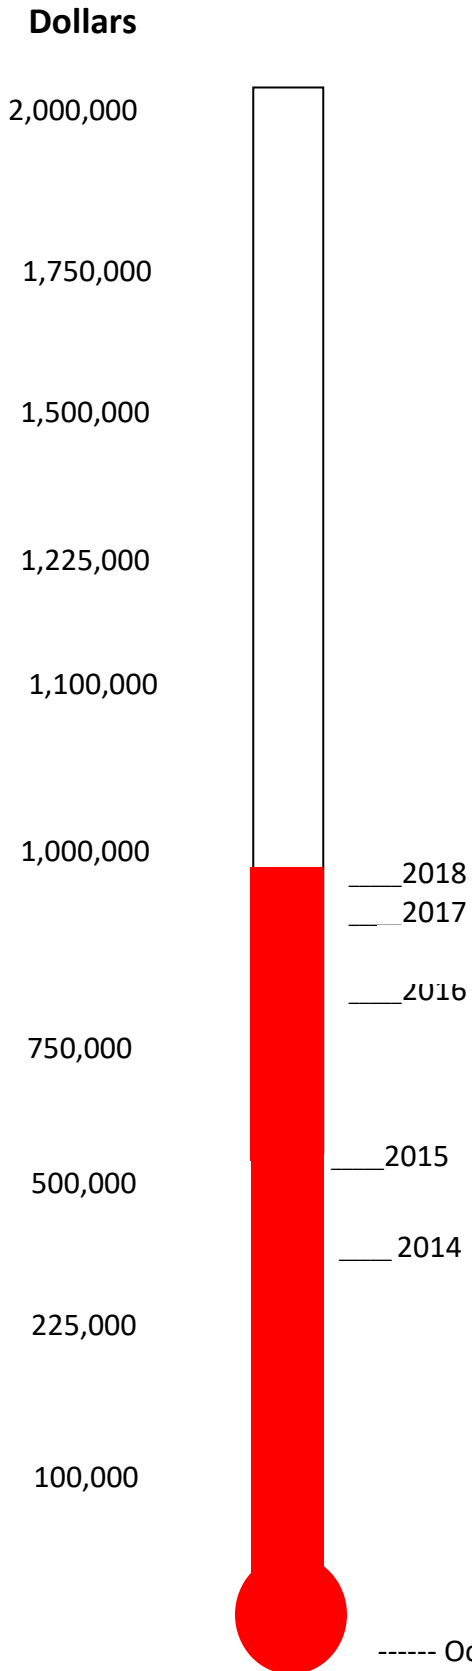

Palouse Country Assisted Living Community/Friends Giving

(Updated January 1, 2019 -- \$993,823)

What we have yet to accomplish

- Purchase and install Emergency Generator
- Build new Storage Building/Bus Garage
- Digital Reader Board
- New Roof on 300 Hall
- Replace Windows