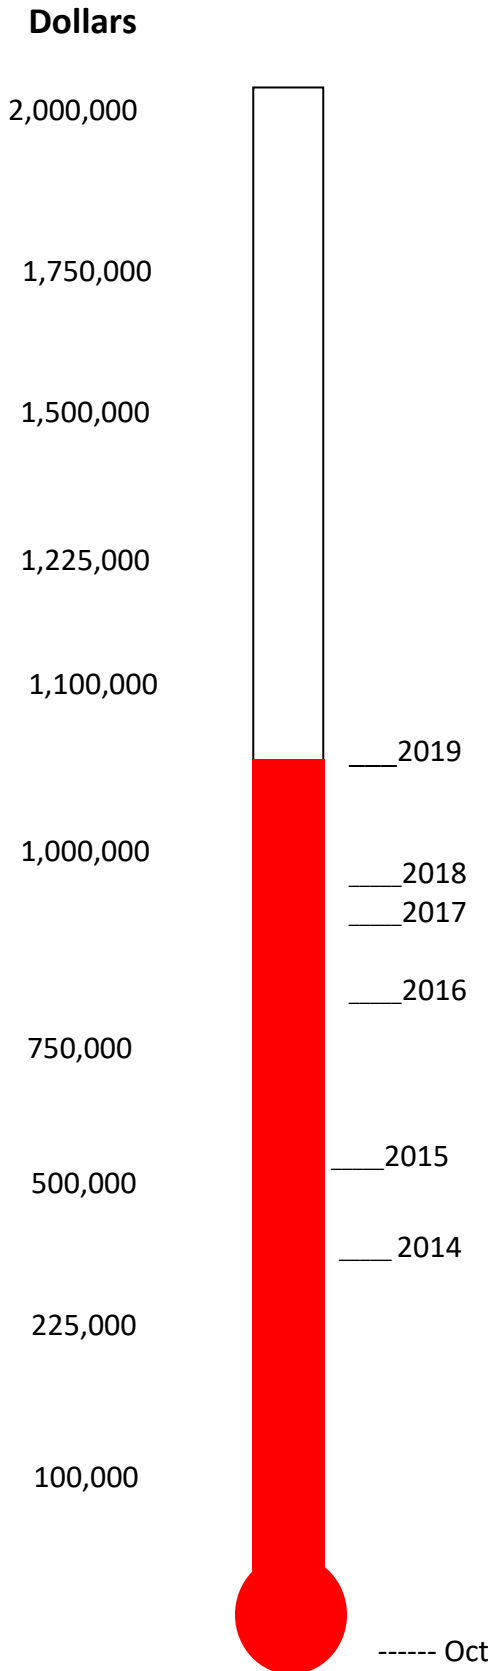

# Palouse Country Assisted Living Community/Friends Giving

(Updated March 1, 2020 -- \$1,064,853.00)