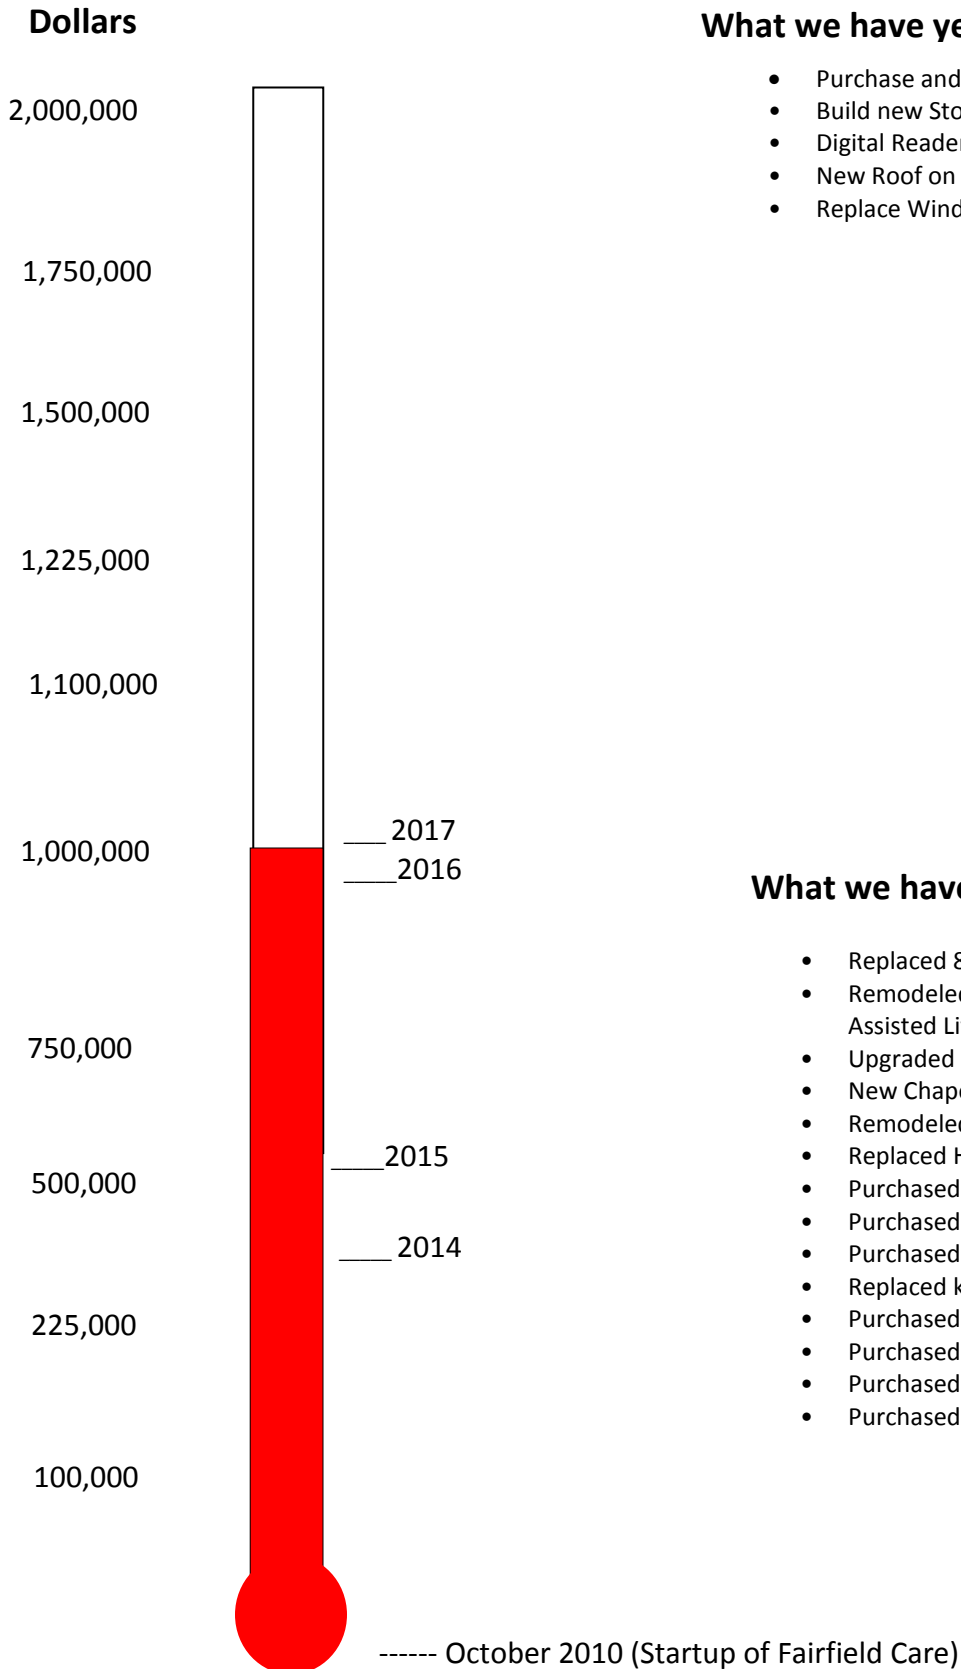

Fairfield Care Community/Friends Giving

(Updated March 1, 2018 -- \$961,257)

What we have yet to accomplish

- Purchase and install Emergency Generator
- Build new Storage Building/Bus Garage
- Digital Reader Board
- New Roof on 300 Hall
- Replace Windows